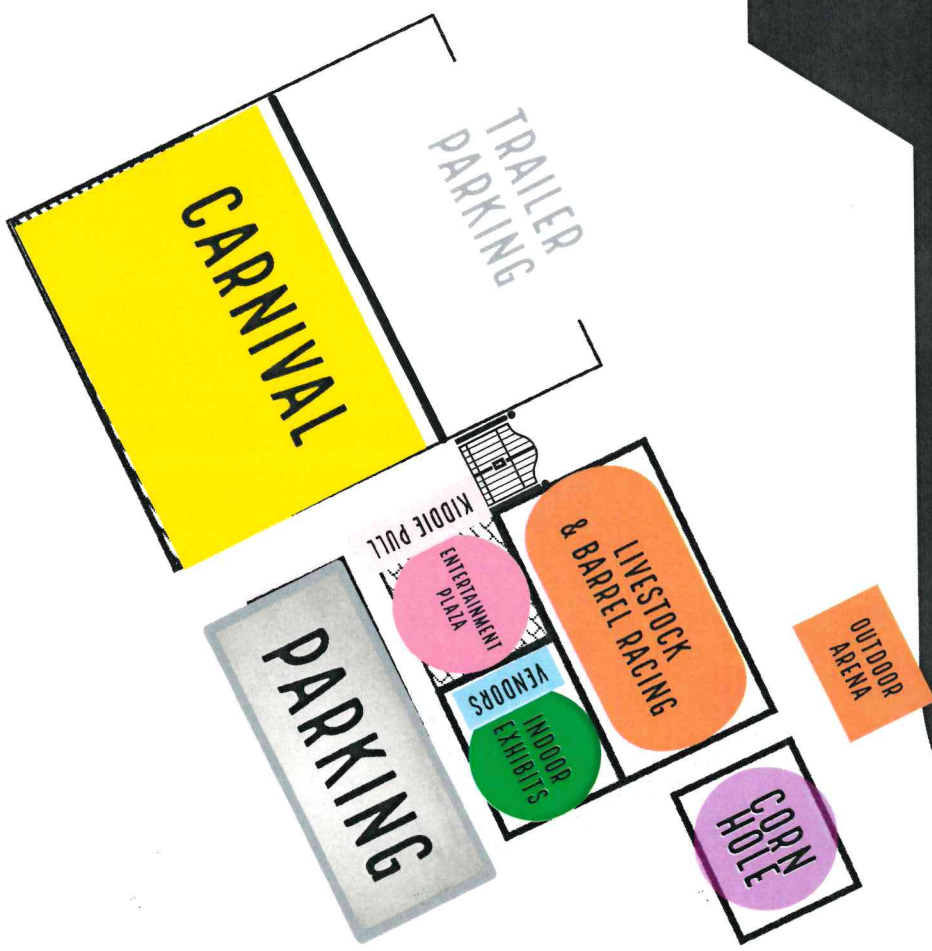

CANADIAN COUNTY EXPO CENTER MAP

3001 JENSEN RD EAST,
EL RENO, OK 73036

LIVESTOCK TRAILER
ENTRANCE ONLY

ALFADALE

- LIVESTOCK & BARREL RACING
- INDOOR EXHIBITS
- CARNIVAL
- CORNHOLE TOURNAMENT
- ENTERTAINMENT
- VENDORS
- KIDDIE PULL

GRASS LOT PARKING

GRASS LOT PARKING
JENSEN

PUBLIC & INDOOR EXHIBIT ENTRANCE