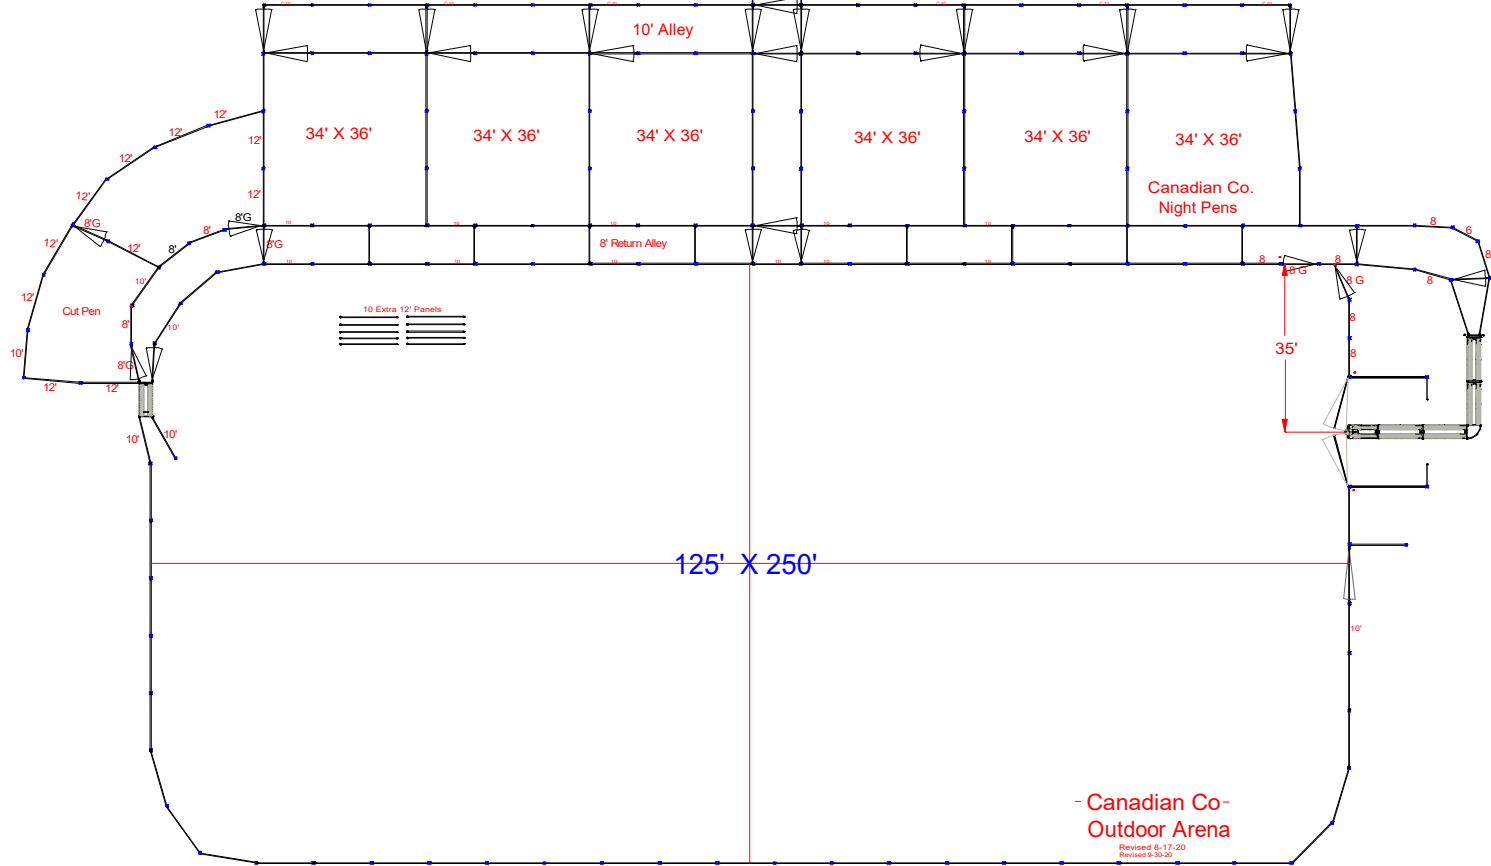

Note! Distance to rough Stock pens unknown

Drive Thru

- Canadian Co -
Outdoor Arena

Revised 8-17-20
Revised 8-30-20