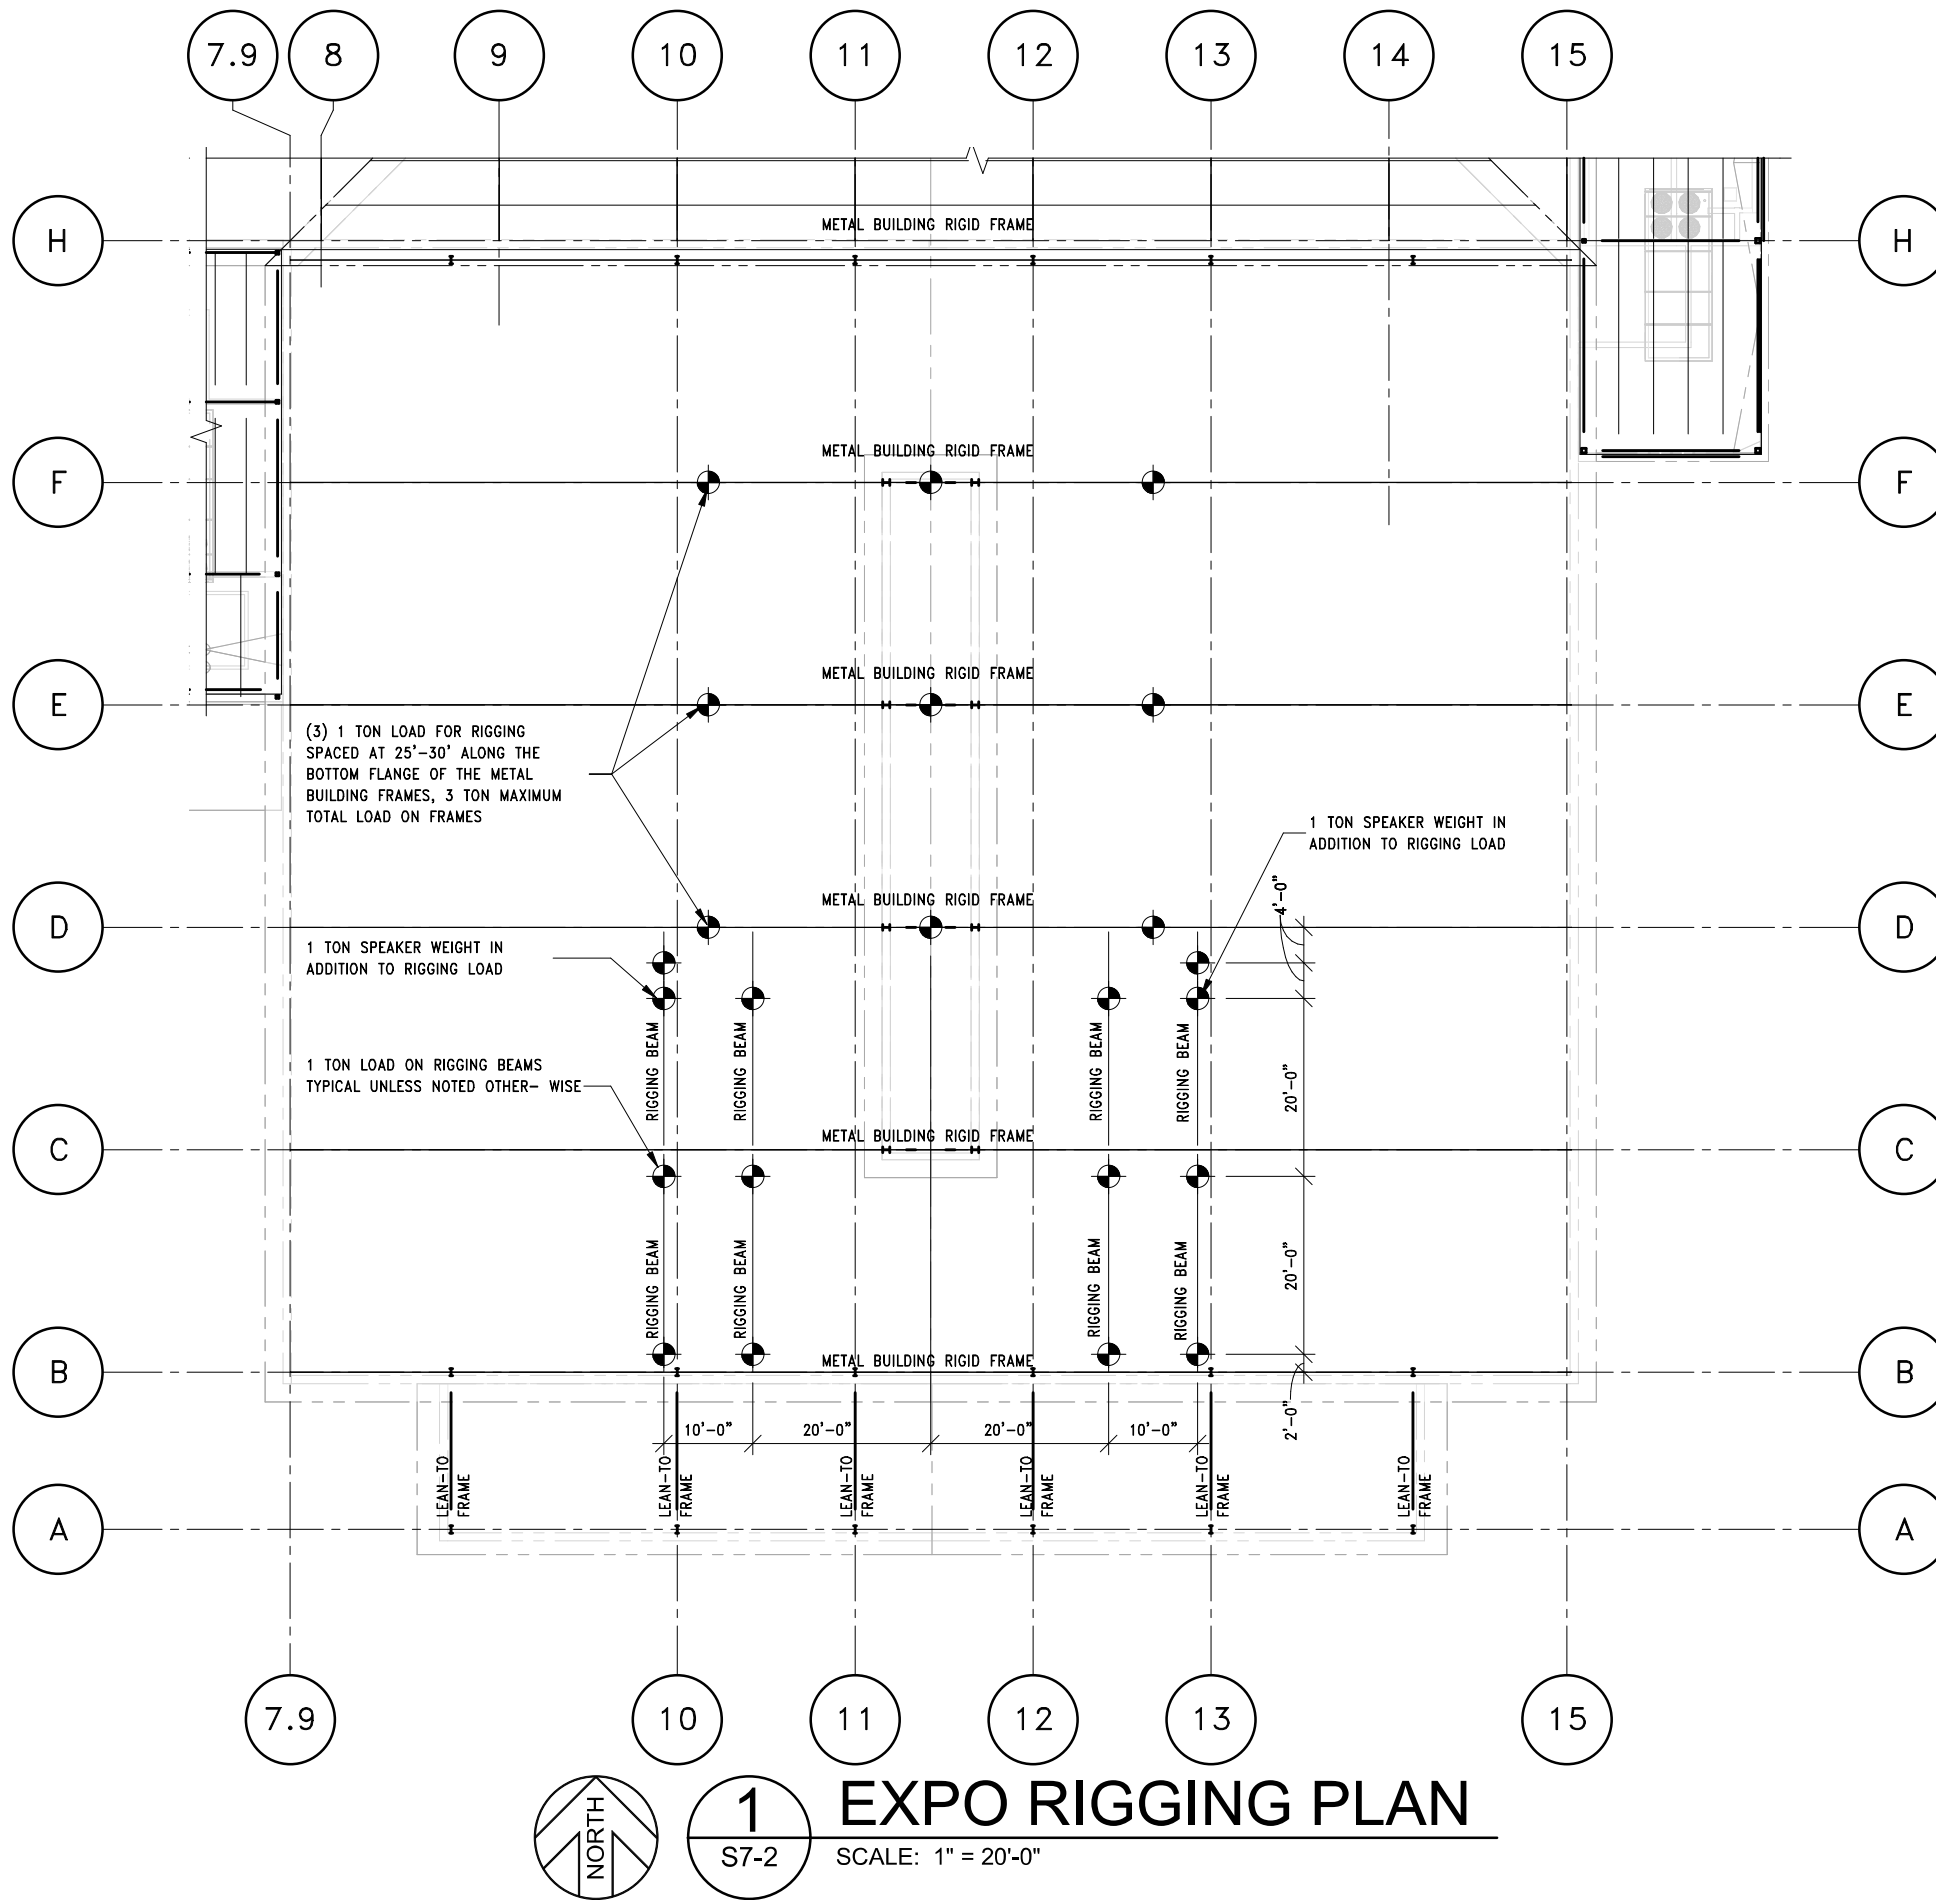

1
S7-1

ARENA RIGGING PLAN

SCALE: 1" = 20'-0"

1 EXPO RIGGING PLAN
S7-2 SCALE: 1" = 20'-0"

2 EXAMPLE RIGGING DETAIL
S7-2 SCALE: 3/4" = 1'-0"

3 EXAMPLE RIGGING DETAIL
S7-2 SCALE: 3/4" = 1'-0"